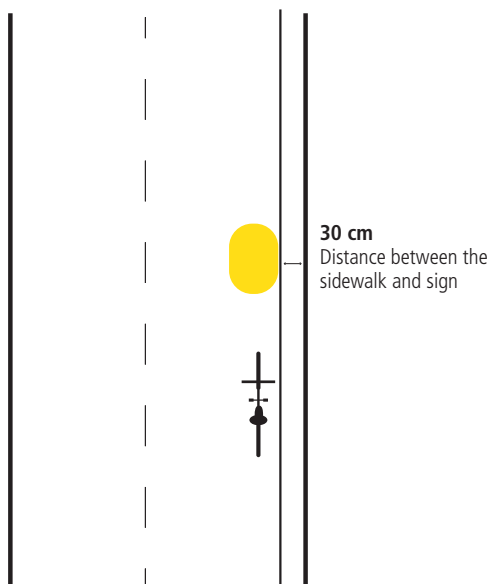

MESSAGE SIGN

Elements

SHAPE	SYMBOL	COLOUR	TYPEFACE	MEASURES	MESSAGE SIGN	
Bicycle badge 	Wheel 	Sign Guerrilla  CMYK 0-50-100-0 RGB 243-146-0 HEX #F39200 Discovery  CMYK 100-0-0-0 RGB 0-159-227 HEX #009FE3	Sustainable and healthy  CMYK 75-0-75-0 RGB 47-172-102 HEX #2FAC66  CMYK 0-0-0-100 RGB 0-0-0 HEX #000000	Free Fonts Examples displayed: Blowbrush Hamurz Lot	Badge W 53 cm H 75.7 cm Inner line W 49.5 cm H 70.7 cm Stroke 0.987 cm Pedal W 19.8 cm H 18.2 cm	

Placing

GROUND SIGN

Layout